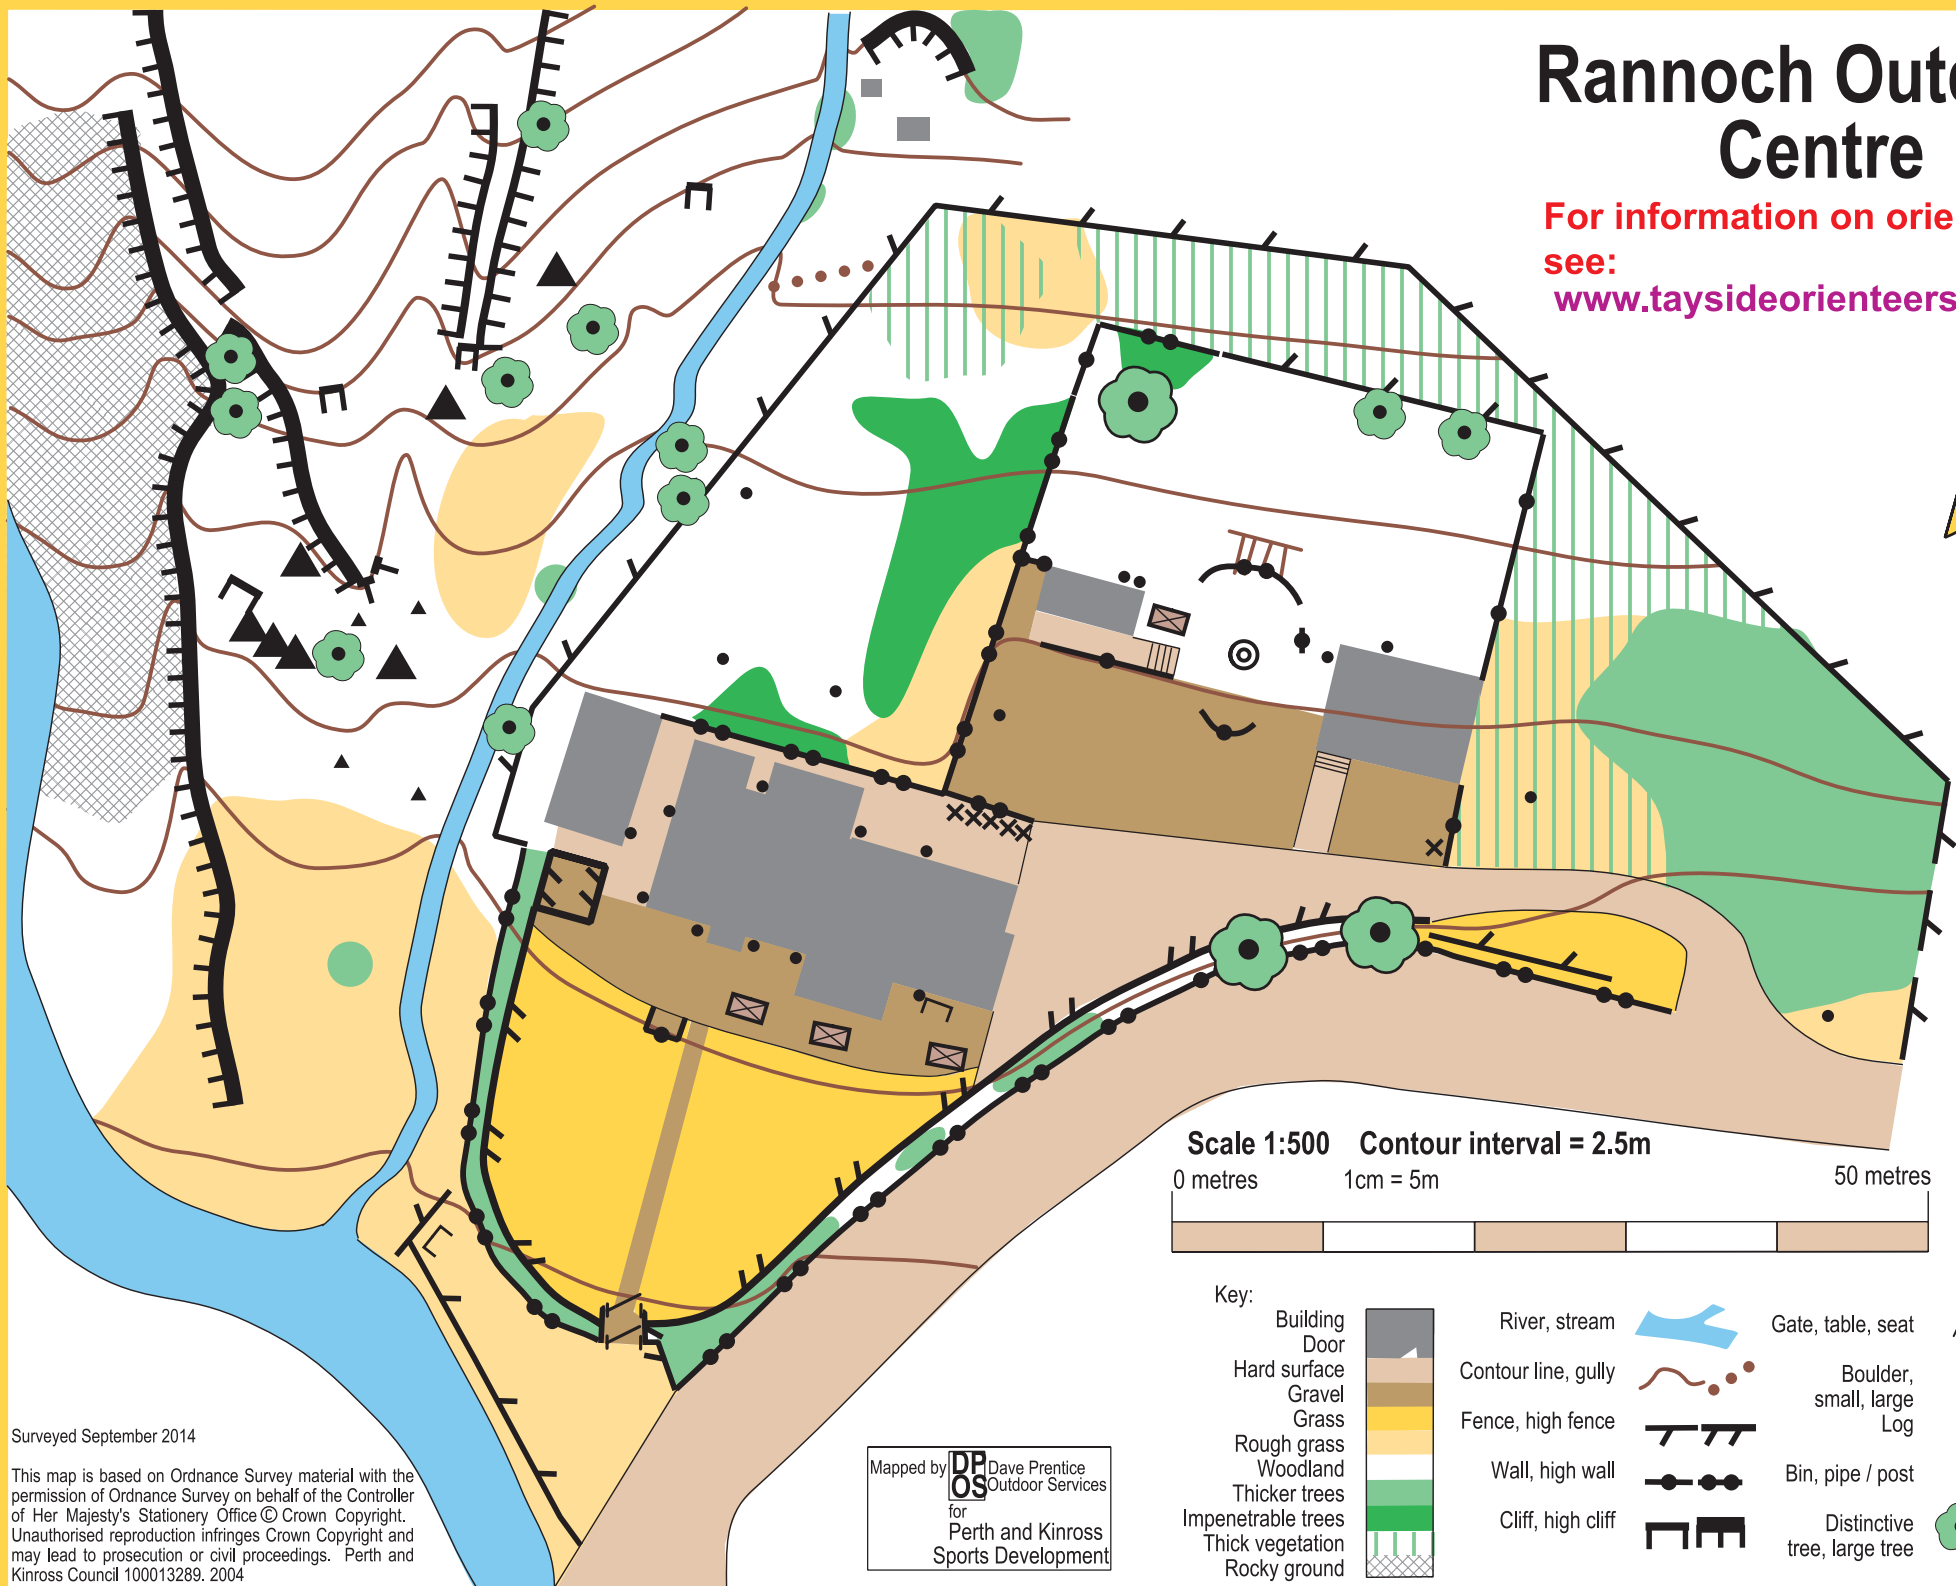

Rannoch Outdoor Centre

For information on orienteering see:
www.taysideorienteers.org.uk

Scale 1:500 Contour interval = 2.5m

Key:

Building		River, stream		Gate, table, seat	
Door		Contour line, gully		Boulder, small, large	
Hard surface		Fence, high fence		Log	
Gravel		Wall, high wall		Bin, pipe / post	
Grass		Cliff, high cliff		Distinctive tree, large tree	
Rough grass					
Woodland					
Thicker trees					
Impenetrable trees					
Thick vegetation					
Rocky ground					

Surveyed September 2014

This map is based on Ordnance Survey material with the permission of Ordnance Survey on behalf of the Controller of Her Majesty's Stationery Office © Crown Copyright. Unauthorised reproduction infringes Crown Copyright and may lead to prosecution or civil proceedings. Perth and Kinross Council 100013289. 2004