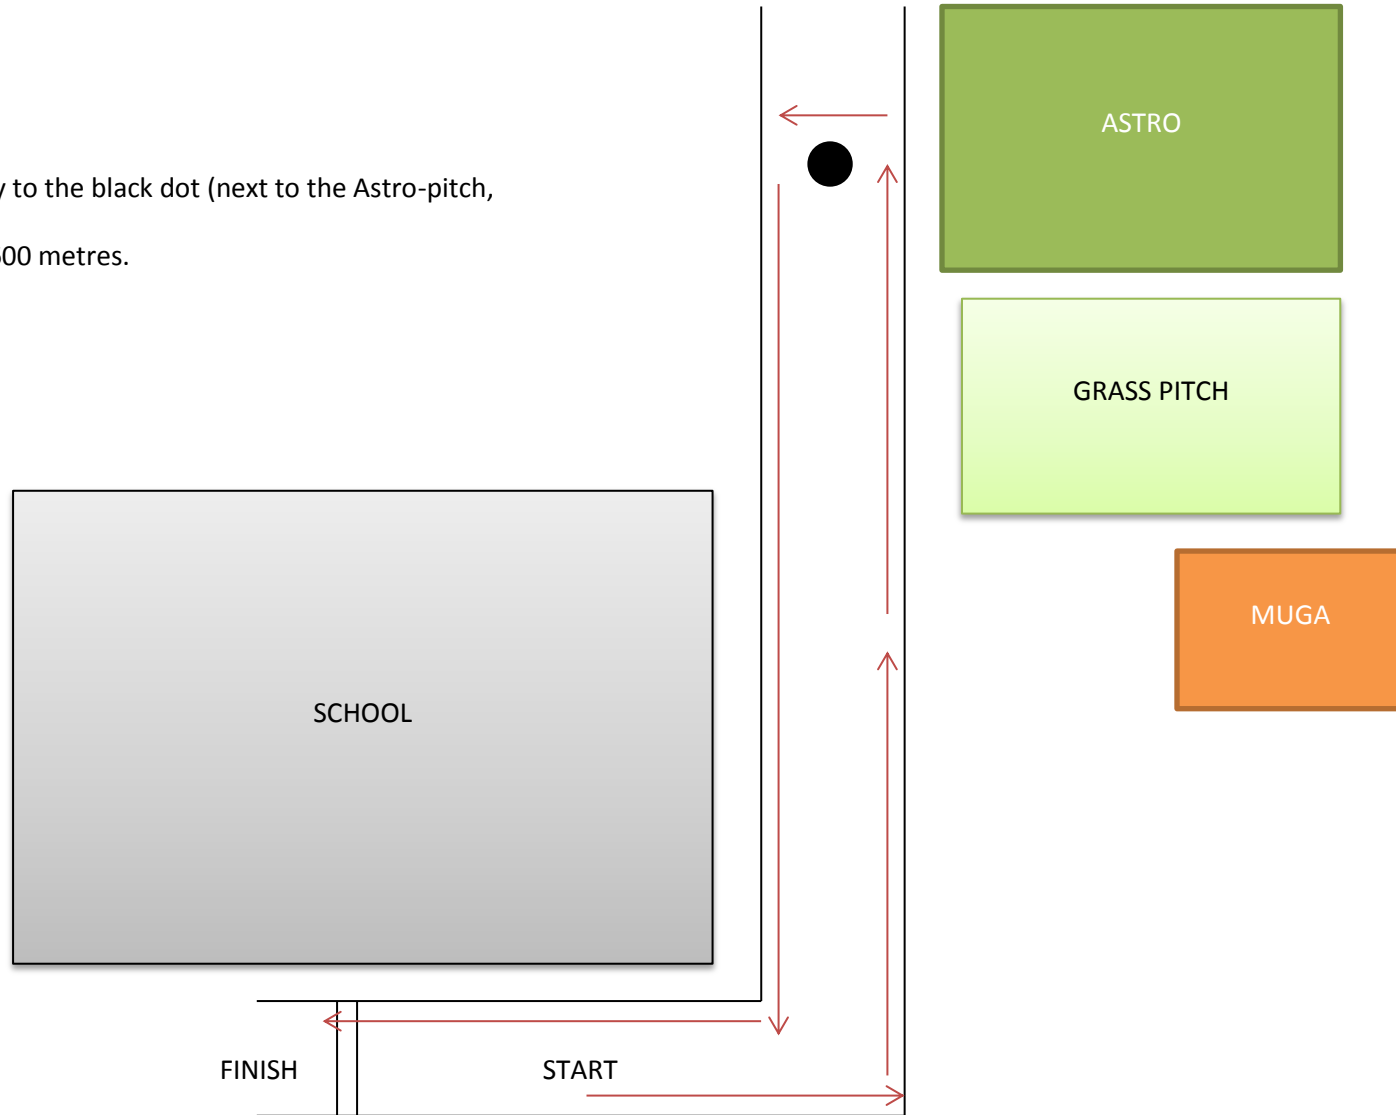

Age 8

From the start line all the way to the black dot (next to the Astro-pitch),  
then back to the finish line. 600 metres.

AGE 9-10

From the start line, up to the grass pitch and around the pitch twice; then up to the astro-pitch and around that once; then back down to the finish line. 1500 metres.

AGE 11-12

From the start line, to the far side of Alma Avenue, all the way up to the fence at the end of Alma Avenue; cross the road to the other side then all the way back down; up to the grass pitch, 2 laps of the pitch; then up to level with the entrance to the Astro-pitch, then back to the finish line.

2000 metres.

AGE 13-14 AND 15-16

From the start, cross to the far side of Alma Avenue; follow the path to the top and come back on the other side. Up to the grass pitch, around this once; up to the Astro-pitch, around this once; then back down to the lower black dot (near the start) and cross to the other side of Alma Avenue again (continued below)

Follow the path around until the triangle then up to the start of the astro-turf (indicated by the higher black dot), turn around and then go to the finish line.

3000 metres