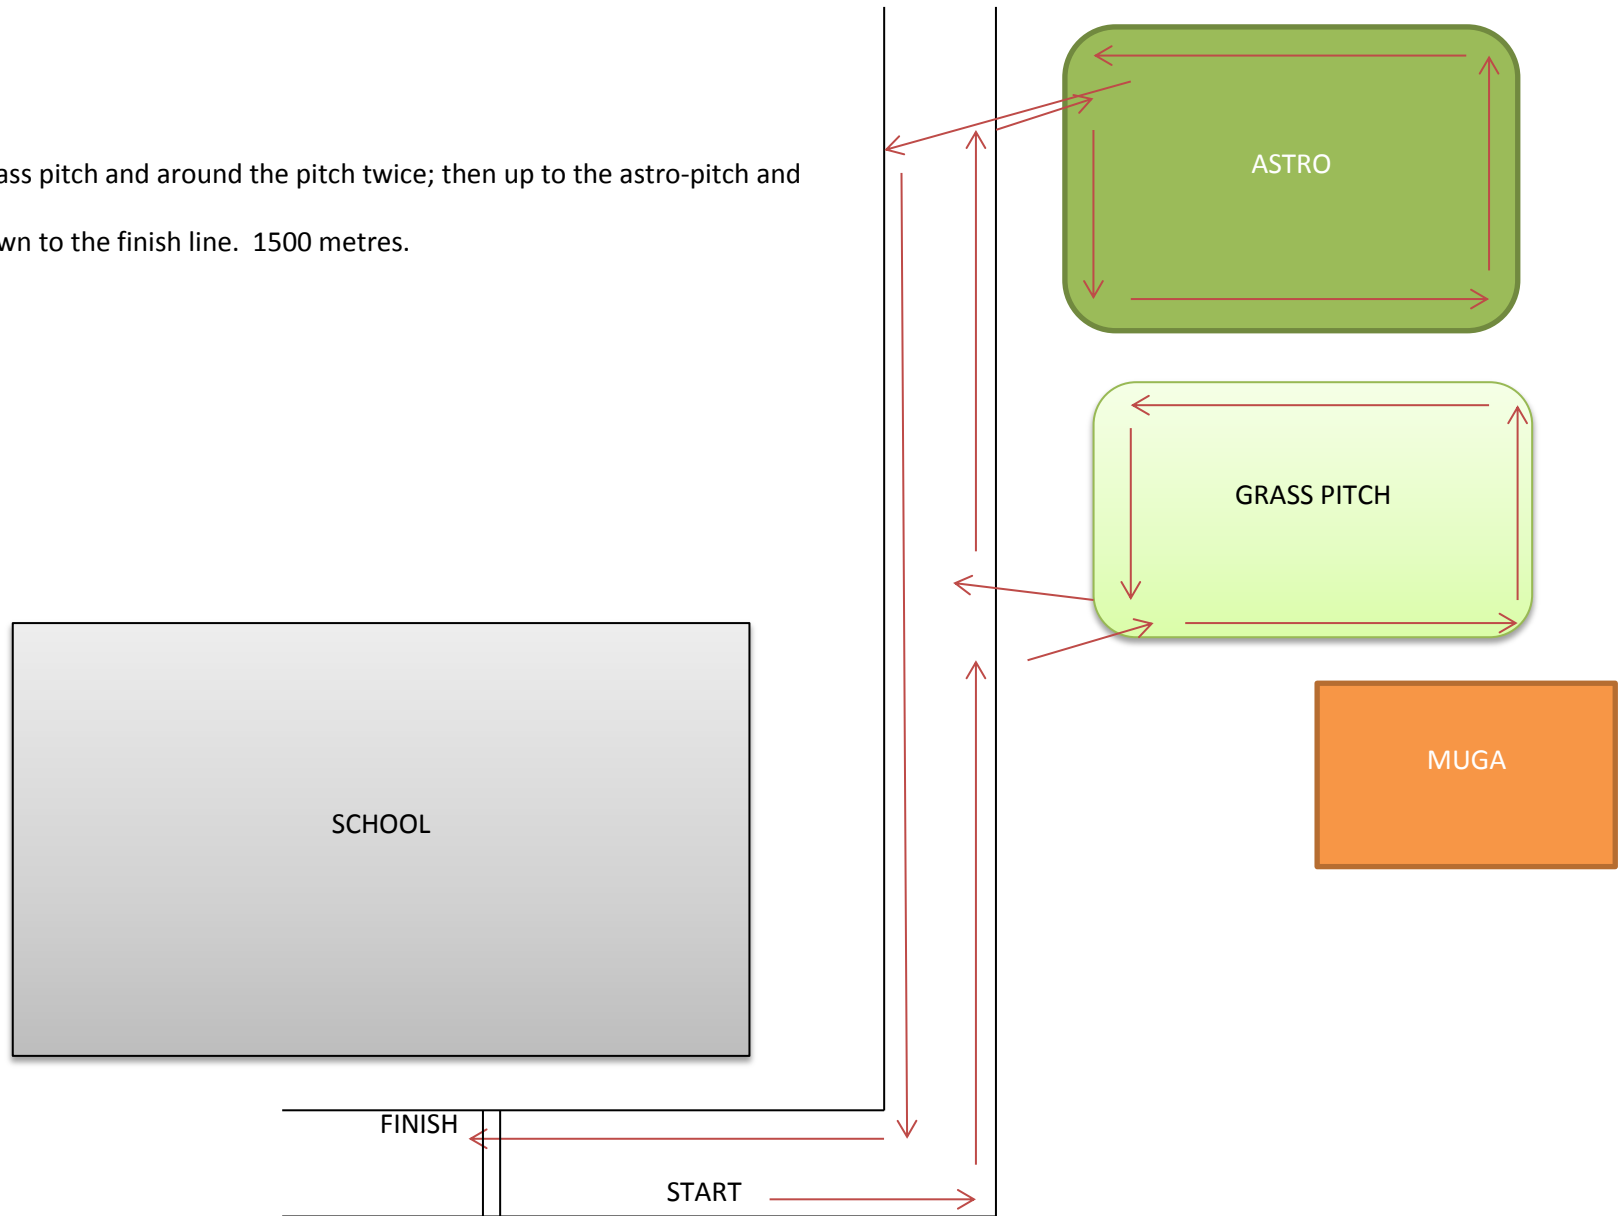

Age 8

From the start line all the way to the black dot (next to the Astro-pitch),  
then back to the finish line. 600 metres.

AGE 9-10

From the start line, up to the grass pitch and around the pitch twice; then up to the astro-pitch and around that once; then back down to the finish line. 1500 metres.

AGE 11-12

From the start line, to the far side of Alma Avenue, all the way up to the fence at the end of Alma Avenue; cross the road to the other side then all the way back down; up to the grass pitch, 2 laps of the pitch; then up to level with the entrance to the Astro-pitch, then back to the finish line.

2000 metres.

AGE 13-14 AND 15-16

From the start, cross to the far side of Alma Avenue; follow the path to the top and come back on the other side. Up to the grass pitch, around this once; up to the Astro-pitch, around this once; then back down to the lower black dot (near the start) and cross to the other side of Alma Avenue again (continued below)

Follow the path around until the triangle then up to the start of the astro-turf (indicated by the higher black dot), turn around and then go to the finish line.

3000 metres