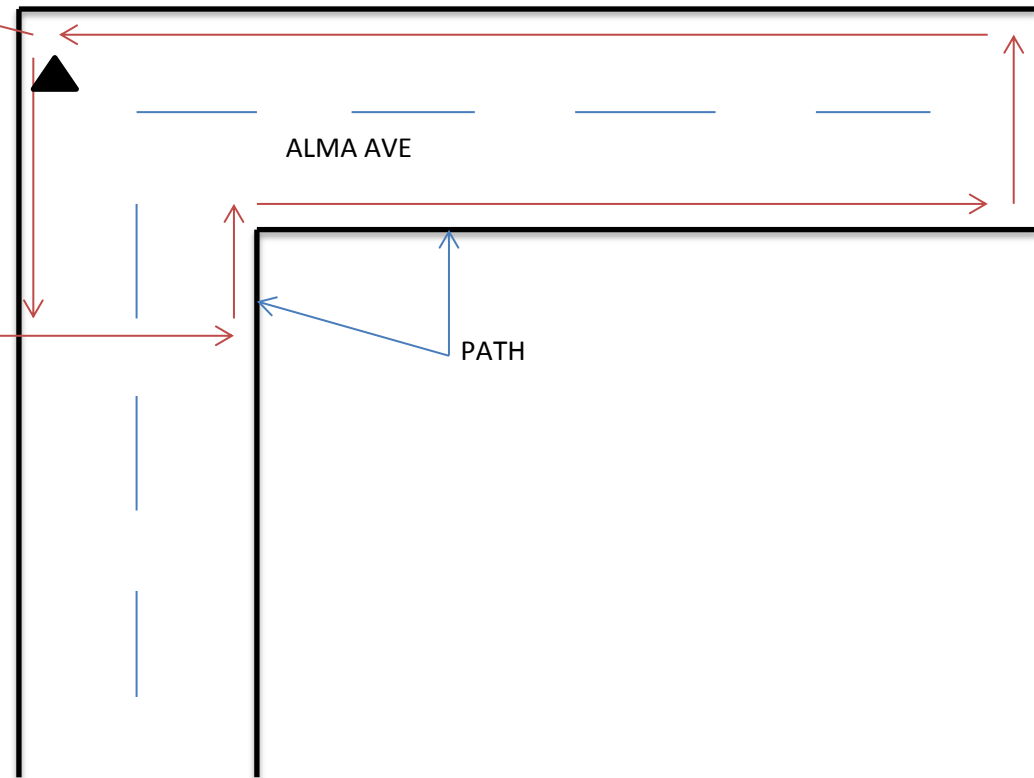

Age 8

From the start line all the way to the black dot (next to the Astro-pitch),  
then back to the finish line. 600 metres.

AGE 9-10

From the start line, up to the grass pitch and around the pitch twice; then up to the astro-pitch and around that once; then back down to the finish line. 1500 metres.

AGE 11-12

From the start line, to the far side of Alma Avenue, all the way up to the fence at the end of Alma Avenue; cross the road to the other side then all the way back down; up to the grass pitch, 2 laps of the pitch; then up to level with the entrance to the Astro-pitch, then back to the finish line.

2000 metres.

AGE 13-14 AND 15-16

From the start, cross to the far side of Alma Avenue; follow the path to the top and come back on the other side. Up to the grass pitch, around this once; up to the Astro-pitch, around this once; then back down to the lower black dot (near the start) and cross to the other side of Alma Avenue again (continued below)

Follow the path around until the triangle then up to the start of the astro-turf (indicated by the higher black dot), turn around and then go to the finish line.

3000 metres