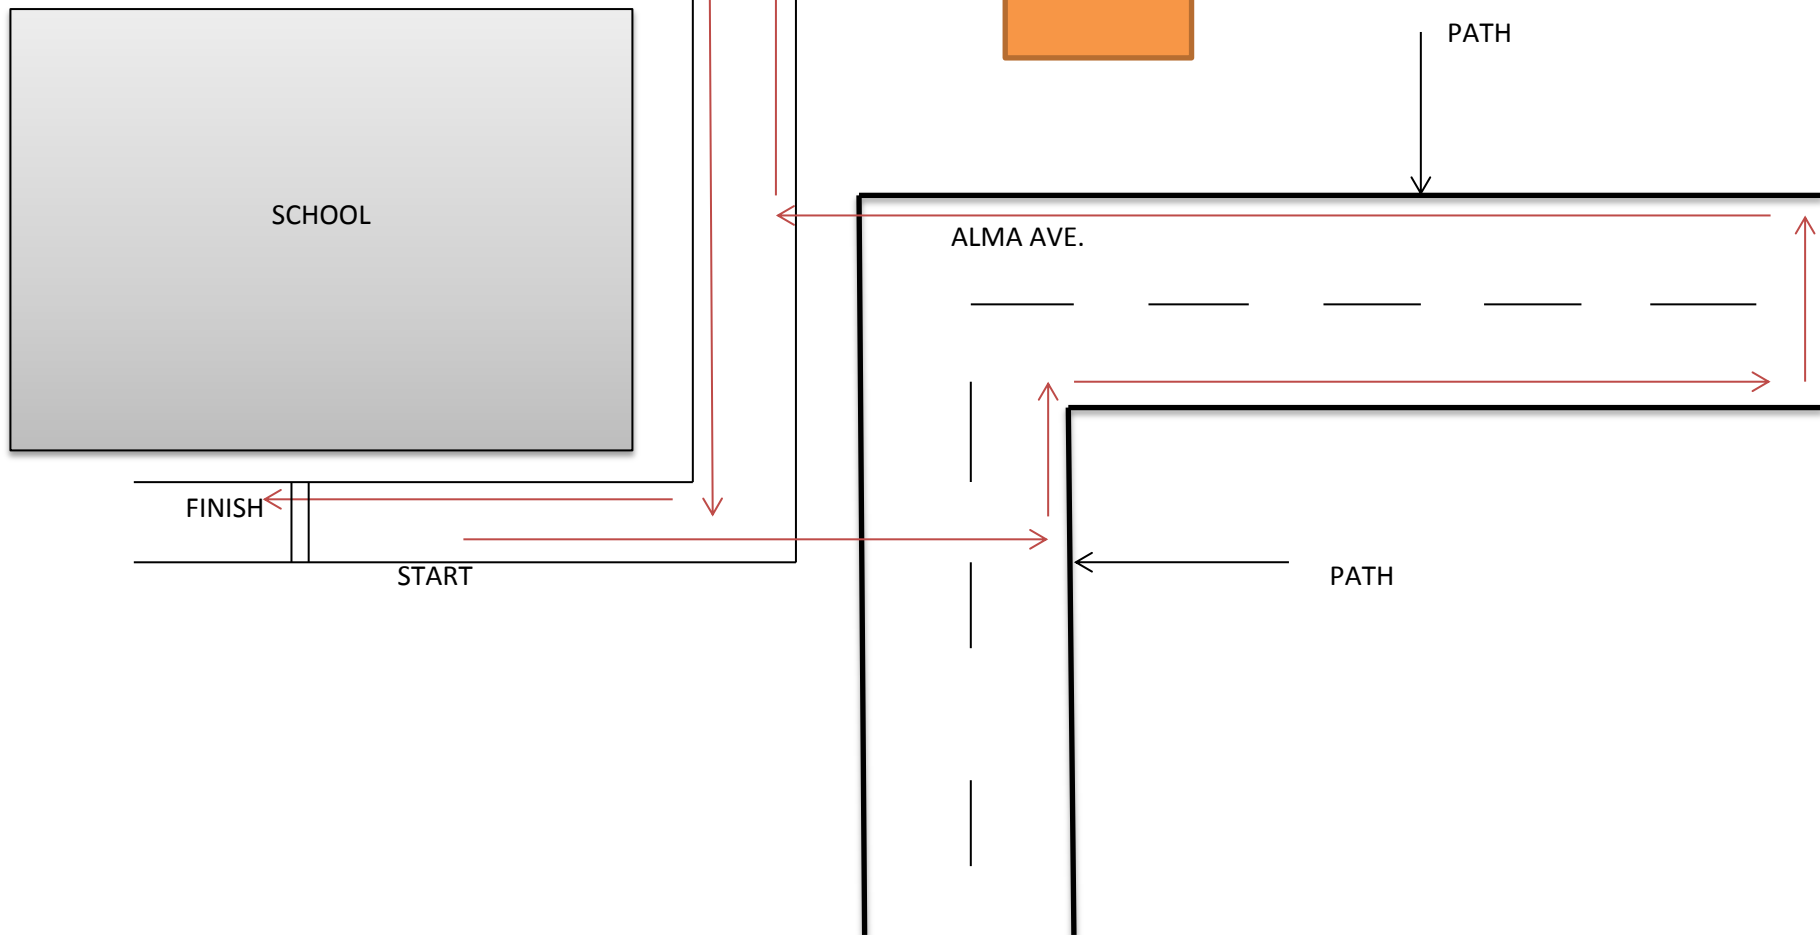

Age 8

From the start line all the way to the black dot (next to the Astro-pitch),  
then back to the finish line. 600 metres.

AGE 9-10

From the start line, up to the grass pitch and around the pitch twice; then up to the astro-pitch and around that once; then back down to the finish line. 1500 metres.

AGE 11-12

From the start line, to the far side of Alma Avenue, all the way up to the fence at the end of Alma Avenue; cross the road to the other side then all the way back down; up to the grass pitch, 2 laps of the pitch; then up to level with the entrance to the Astro-pitch, then back to the finish line.

2000 metres.

AGE 13-14 AND 15-16

From the start, cross to the far side of Alma Avenue; follow the path to the top and come back on the other side. Up to the grass pitch, around this once; up to the Astro-pitch, around this once; then back down to the lower black dot (near the start) and cross to the other side of Alma Avenue again (continued below)

Follow the path around until the triangle then up to the start of the astro-turf (indicated by the higher black dot), turn around and then go to the finish line.

3000 metres