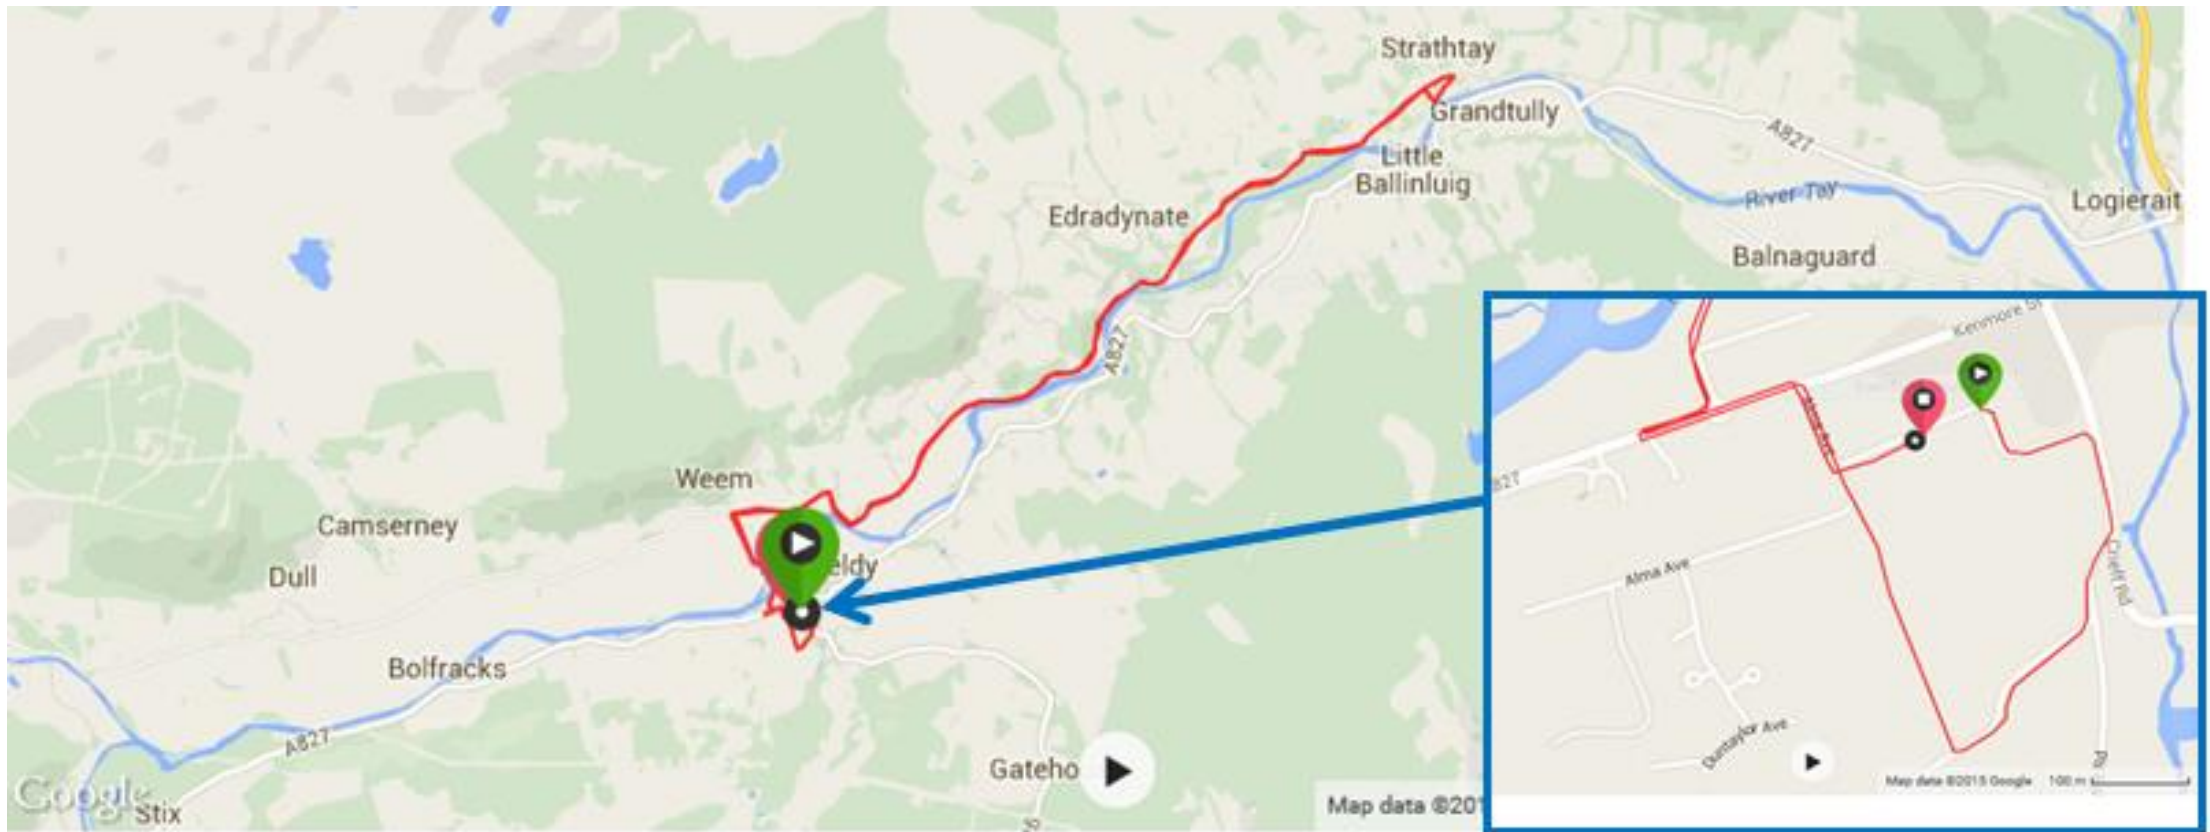

Aberfeldy Middle Distance Run Course 13.1 Miles (21Km)

Elevation